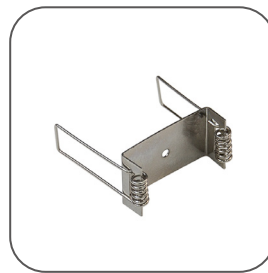

Color 

Unit: mm

Features:

1. Model: HL-BAPL053
2. Material: AL6063+PC
3. Surface: Anodized/Painting
4. Lighting source width: 34mm
5. Length: 4m/max
6. Installation: For offices / conference rooms / supermarkets / home lighting application.

Accessory:

End Cap

Aluminum Profile

Mounting Clip (metal)

Cover

Installation: