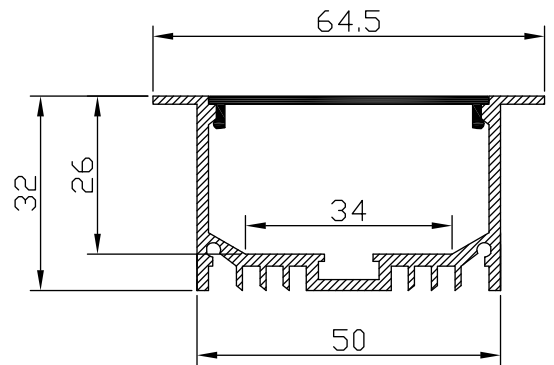

Color 

Unit: mm

Features:

1. Model: HL-BAPL053
2. Material: AL6063+PC
3. Surface: Anodized/Painting
4. Lighting source width: 34mm
5. Length: 4m/max
6. Installation: For offices / conference rooms / supermarkets / home lighting application.

Accessory:

End Cap

Aluminum Profile

Mounting Clip (metal)

Cover

Installation: